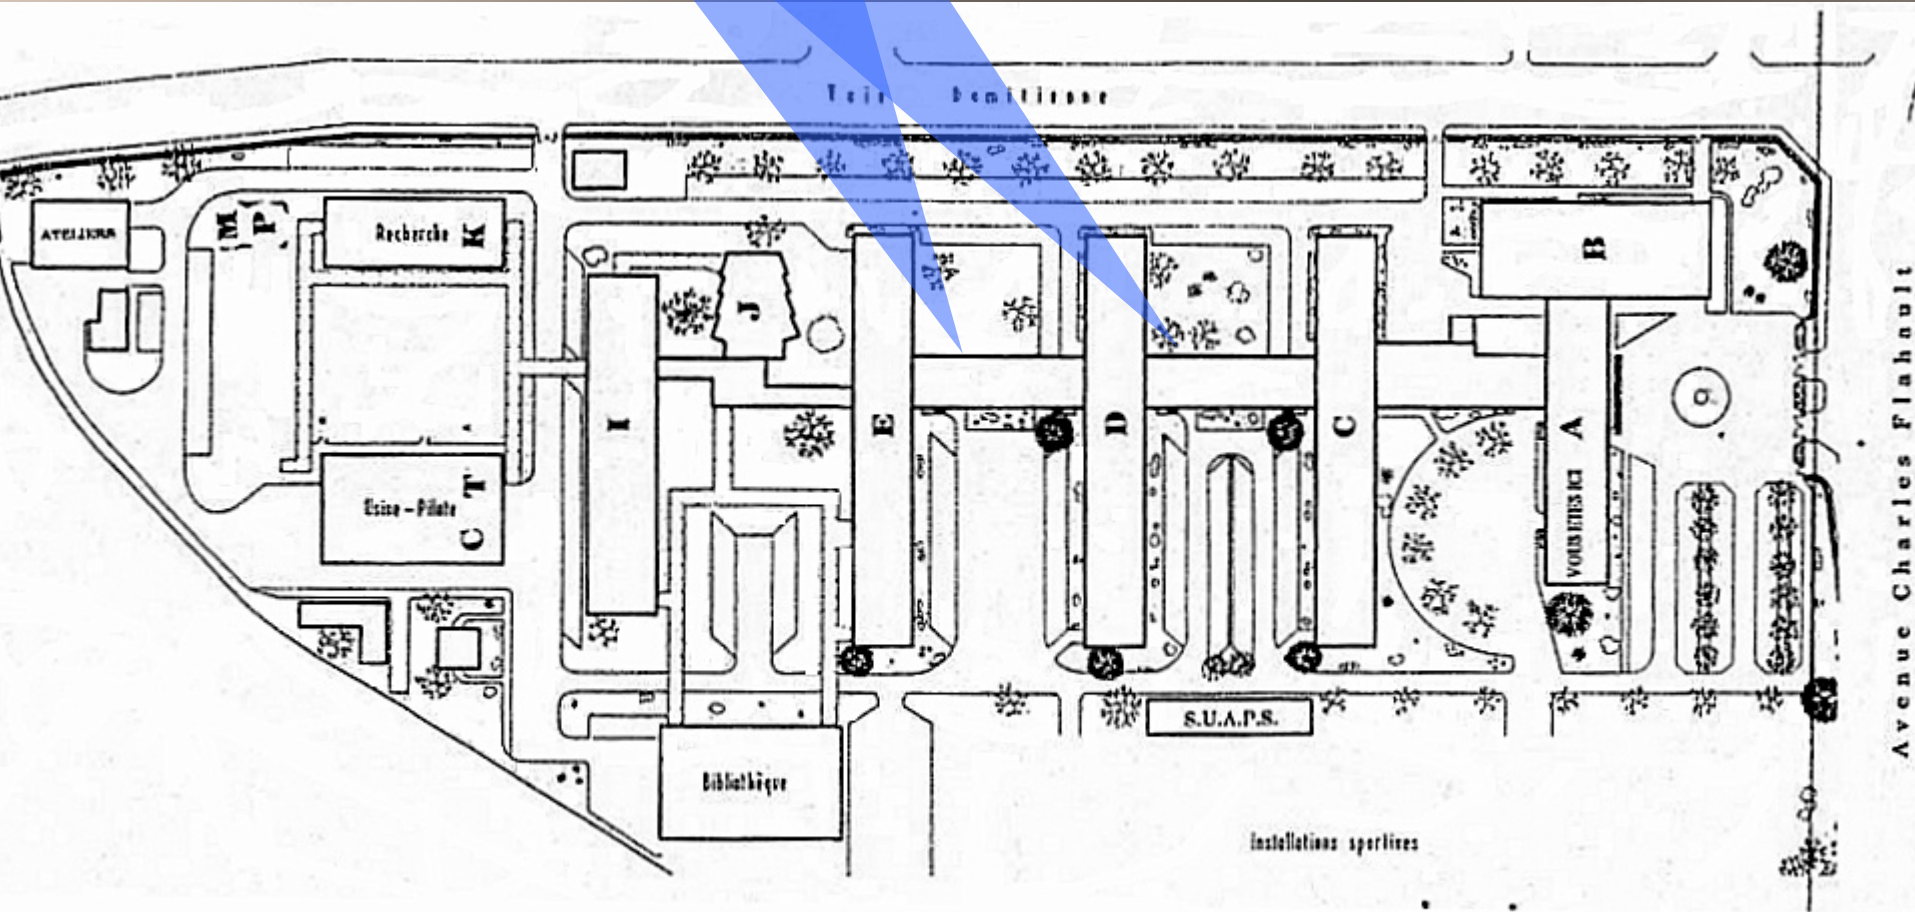

La salle de T.P. Tarbouriech

La CHIMIE

L'amphithéâtre J

Les salles d'informatique et de langues

Une salle de TD

Diplôme d'audioprothèse

Les salles
d'Audioprothèse

Diplôme
d'œnologie

La salle de
dégustation

La bibliothèque universitaire

Le jardin botanique

Le service de médecine préventive

The image shows the exterior of a building with a sign that reads "MEDECINE PREVENTIVE". The sign is mounted on a dark, textured wall. To the left of the sign is a window with a white awning. To the right is a large window with a grid pattern. The building has a light-colored facade. There are green bushes in the foreground and a tall green tree in the background. A silver light fixture is visible on the right side of the building.