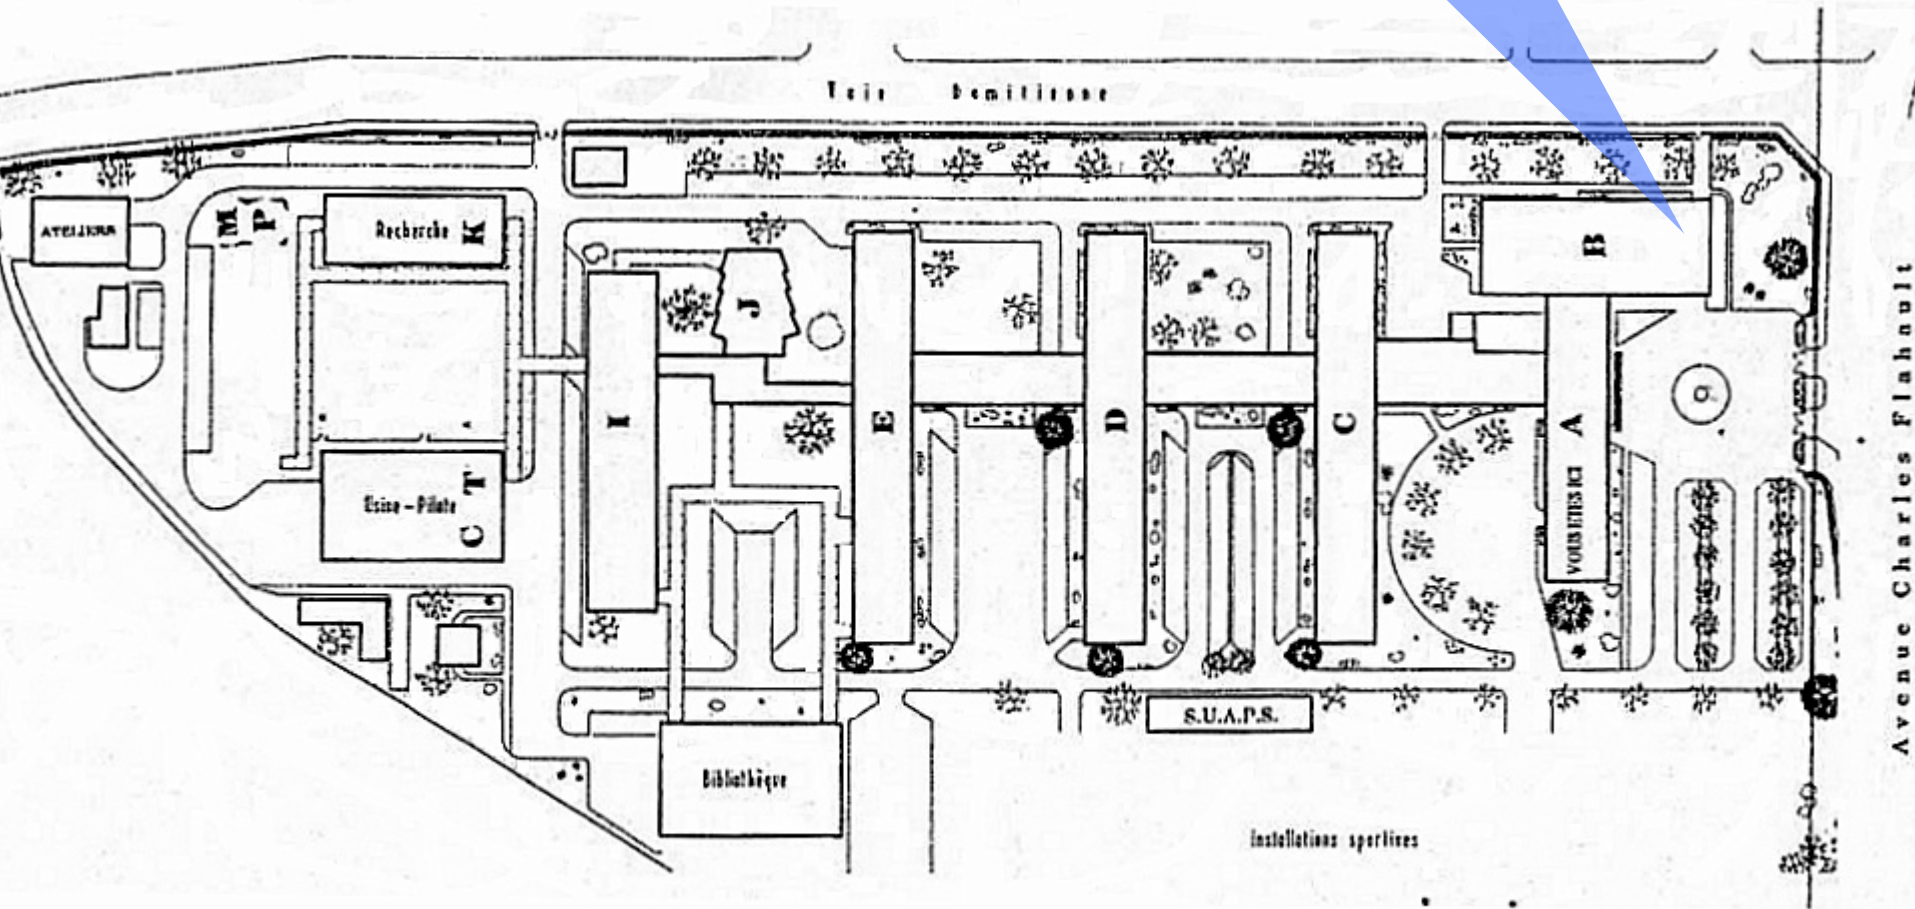

FACULTE
DE
PHARMACIE

UNIVERSITE
DE
MONTPELLIER

INSTITUT
DE
PHARMACIE
INDUSTRIELLE

Le grand hall

Zone WIFI

L'amphithéâtre Giroux 600 places

Le couloir, grand axe de la faculté

Un moment de détente à la cafétéria

La salle de
dégustation

La bibliothèque universitaire

Le jardin botanique

Le service de médecine préventive

The image shows the exterior of a building with a sign that reads "MEDECINE PREVENTIVE". The sign is mounted on a dark, textured wall. To the left of the sign is a window with a white awning. To the right is a large window with a grid pattern. The building has a light-colored facade. There are green bushes in the foreground and a tall green tree in the background. A silver light fixture is visible on the right side of the building.