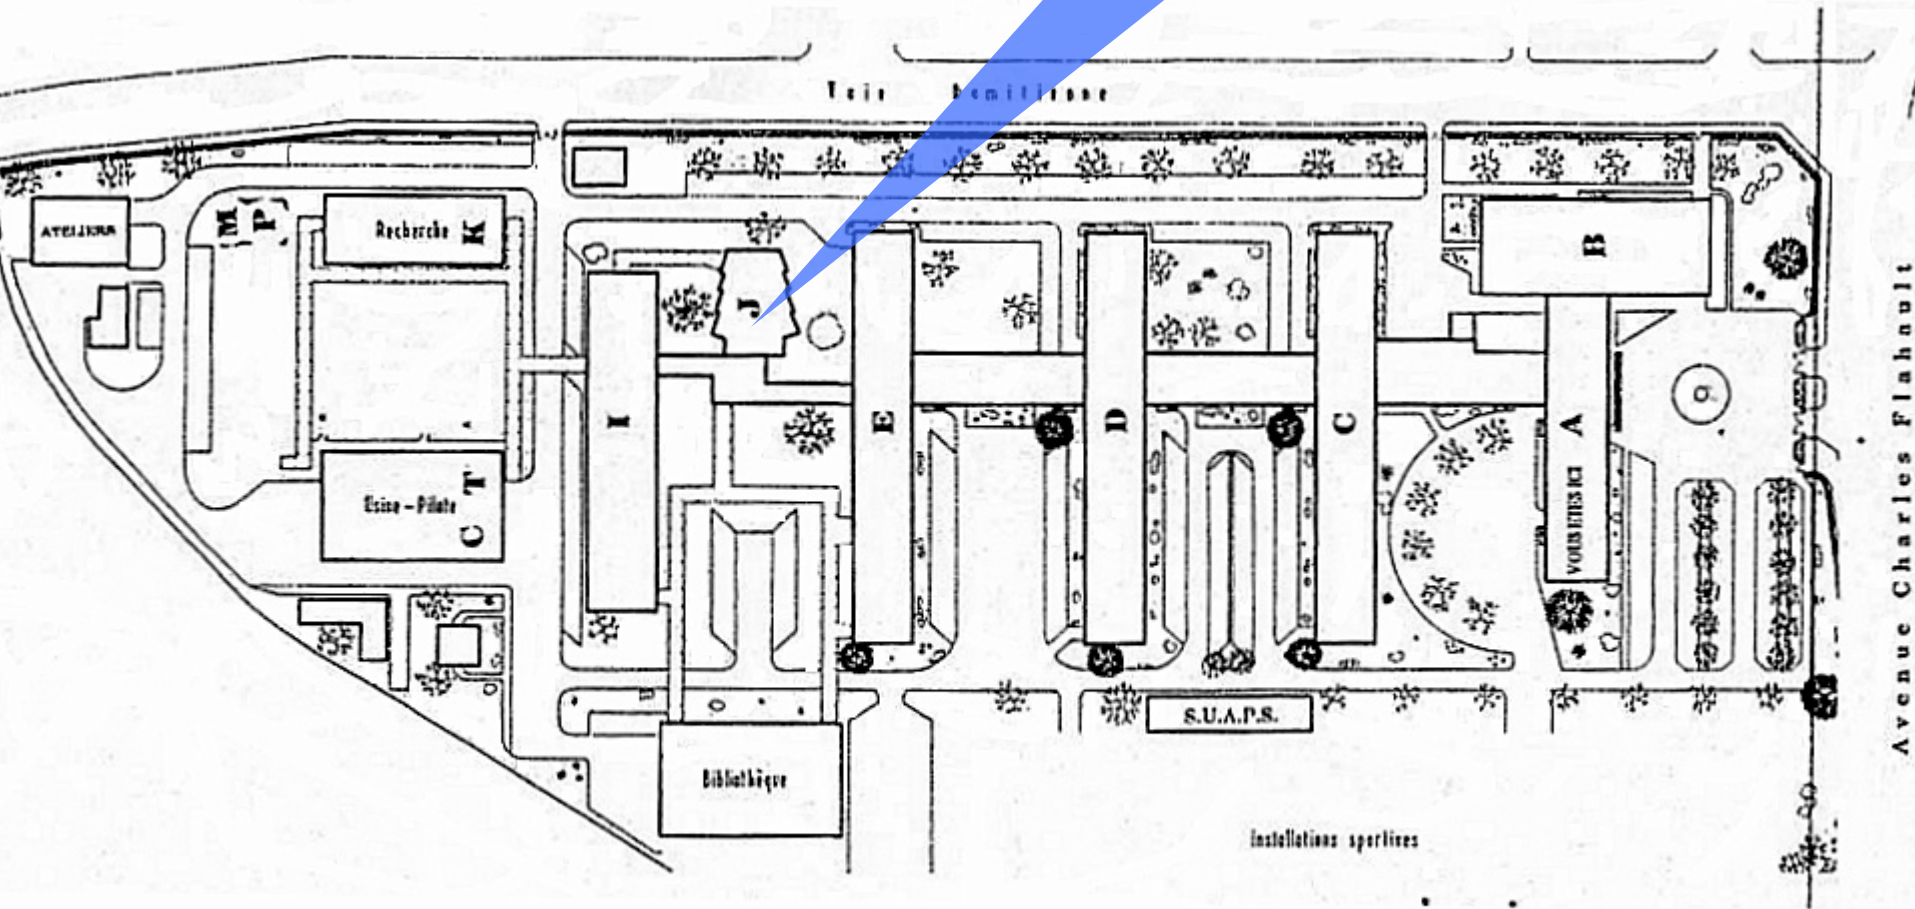

La salle de T.P. Tarbouriech

La CHIMIE

L'amphithéâtre J

Les salles d'informatique et de langues

Une salle de TD

Diplôme d'audioprothèse

Les salles
d'Audioprothèse

Diplôme
d'œnologie

La salle de
dégustation

La bibliothèque universitaire

Le jardin botanique

Le service de médecine préventive

The image shows the exterior of a building with a sign that reads "MEDECINE PREVENTIVE". The sign is mounted on a dark, textured wall. To the left of the sign is a window with a white awning. To the right is a large window with a grid pattern. The building has a light-colored facade. There are green bushes in the foreground and a tall green tree in the background. A silver light fixture is visible on the right side of the building.