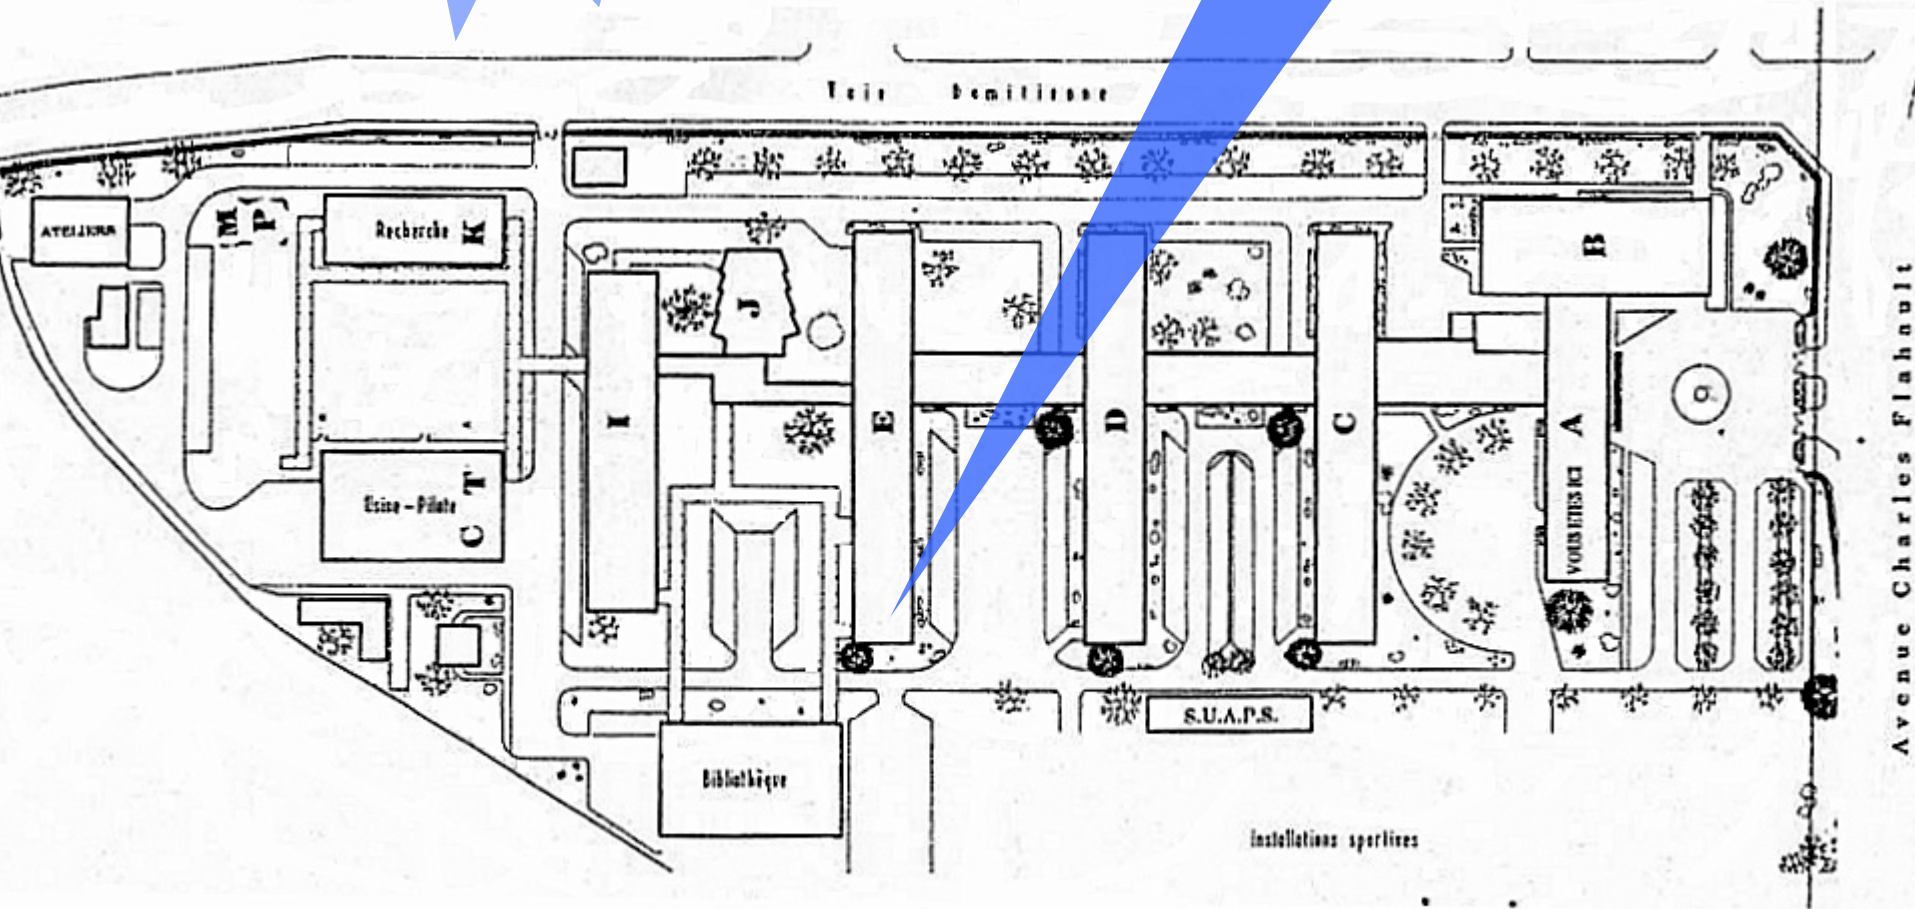

La salle de T.P. Tarbouriech

La CHIMIE

L'amphithéâtre J

Les salles d'informatique et de langues

Une salle de TD

Diplôme d'audioprothèse

Les salles
d'Audioprothèse

Diplôme
d'œnologie

La salle de
dégustation

La bibliothèque universitaire

Le jardin botanique

Le service de médecine préventive

The image shows the exterior of a building with a sign that reads "MEDECINE PREVENTIVE". The sign is mounted on a dark, textured wall. To the left of the sign is a window with a white awning. To the right is a large window with a grid pattern. The building has a light-colored facade. There are green bushes in the foreground and a tall green tree in the background. A silver light fixture is visible on the right side of the building.