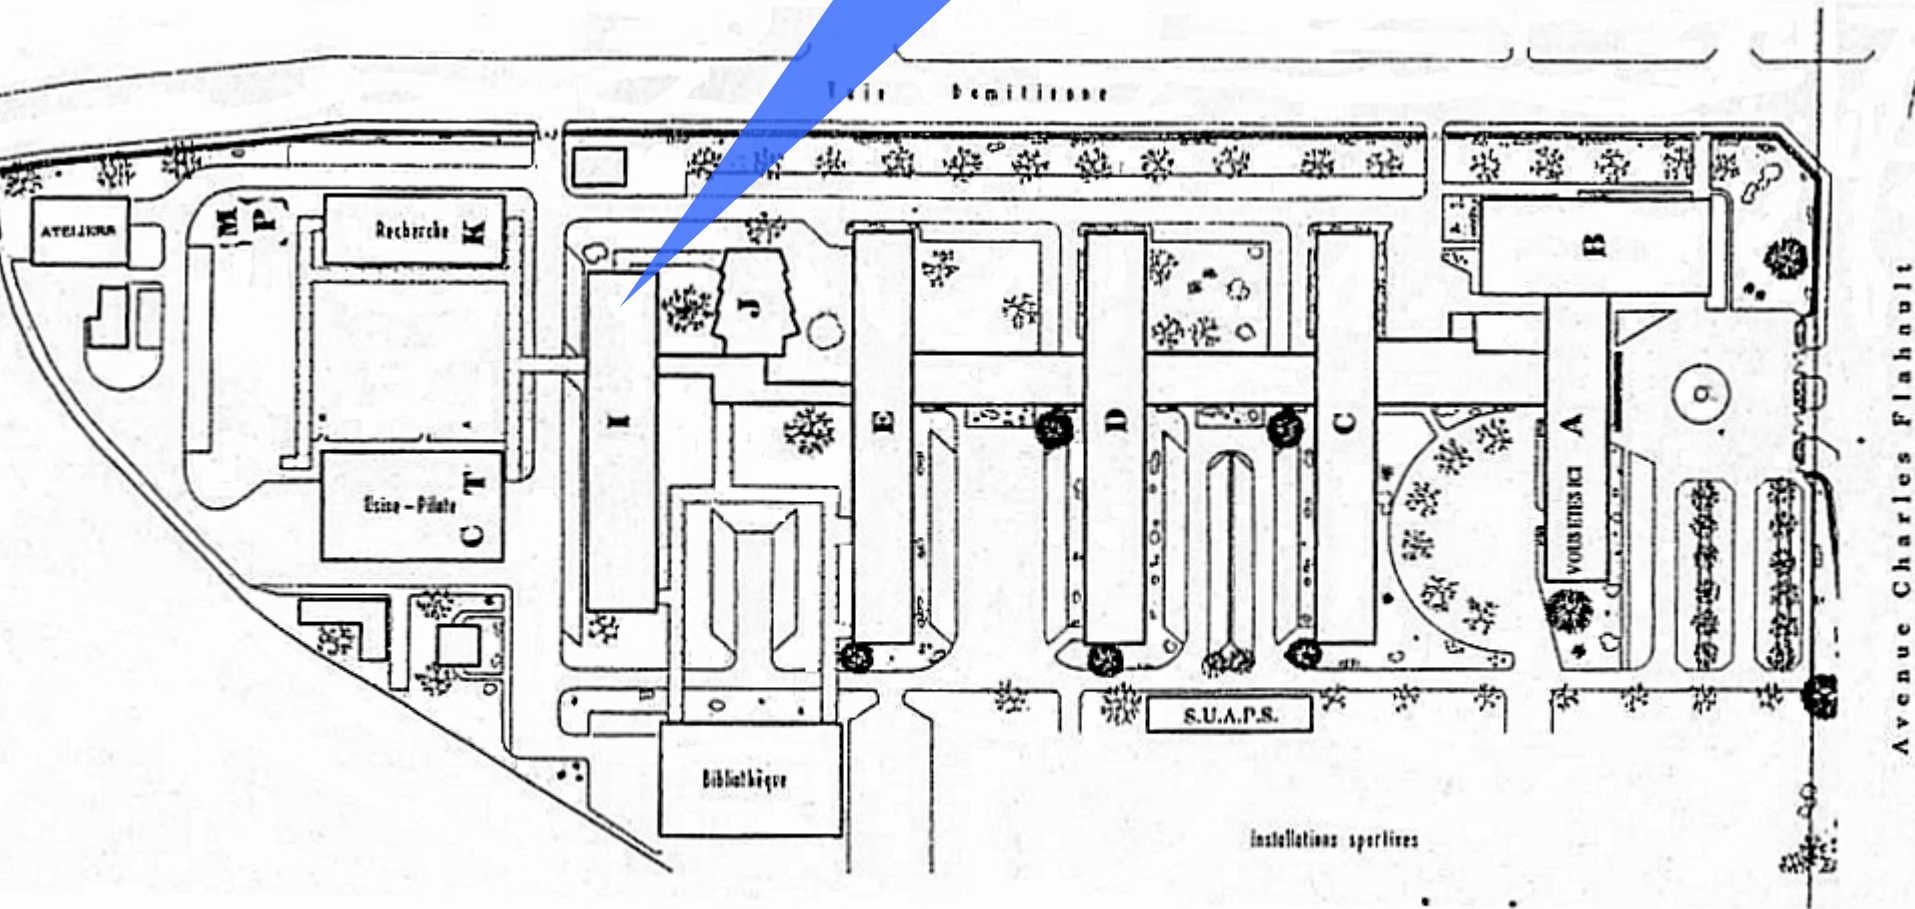

La salle de T.P. Tarbouriech

La CHIMIE

L'amphithéâtre J

Les salles d'informatique et de langues

Une salle de TD

Diplôme d'audioprothèse

Les salles
d'Audioprothèse

Diplôme
d'œnologie

La salle de
dégustation

La bibliothèque universitaire

Le jardin botanique

Le service de médecine préventive

The image shows the exterior of a building with a sign that reads "MEDECINE PREVENTIVE". The sign is mounted on a dark, textured wall. To the left of the sign is a window with a white awning. To the right is a large window with a grid pattern. The building has a light-colored facade. There are green bushes in the foreground and a tall green tree in the background. A silver light fixture is visible on the right side of the building.