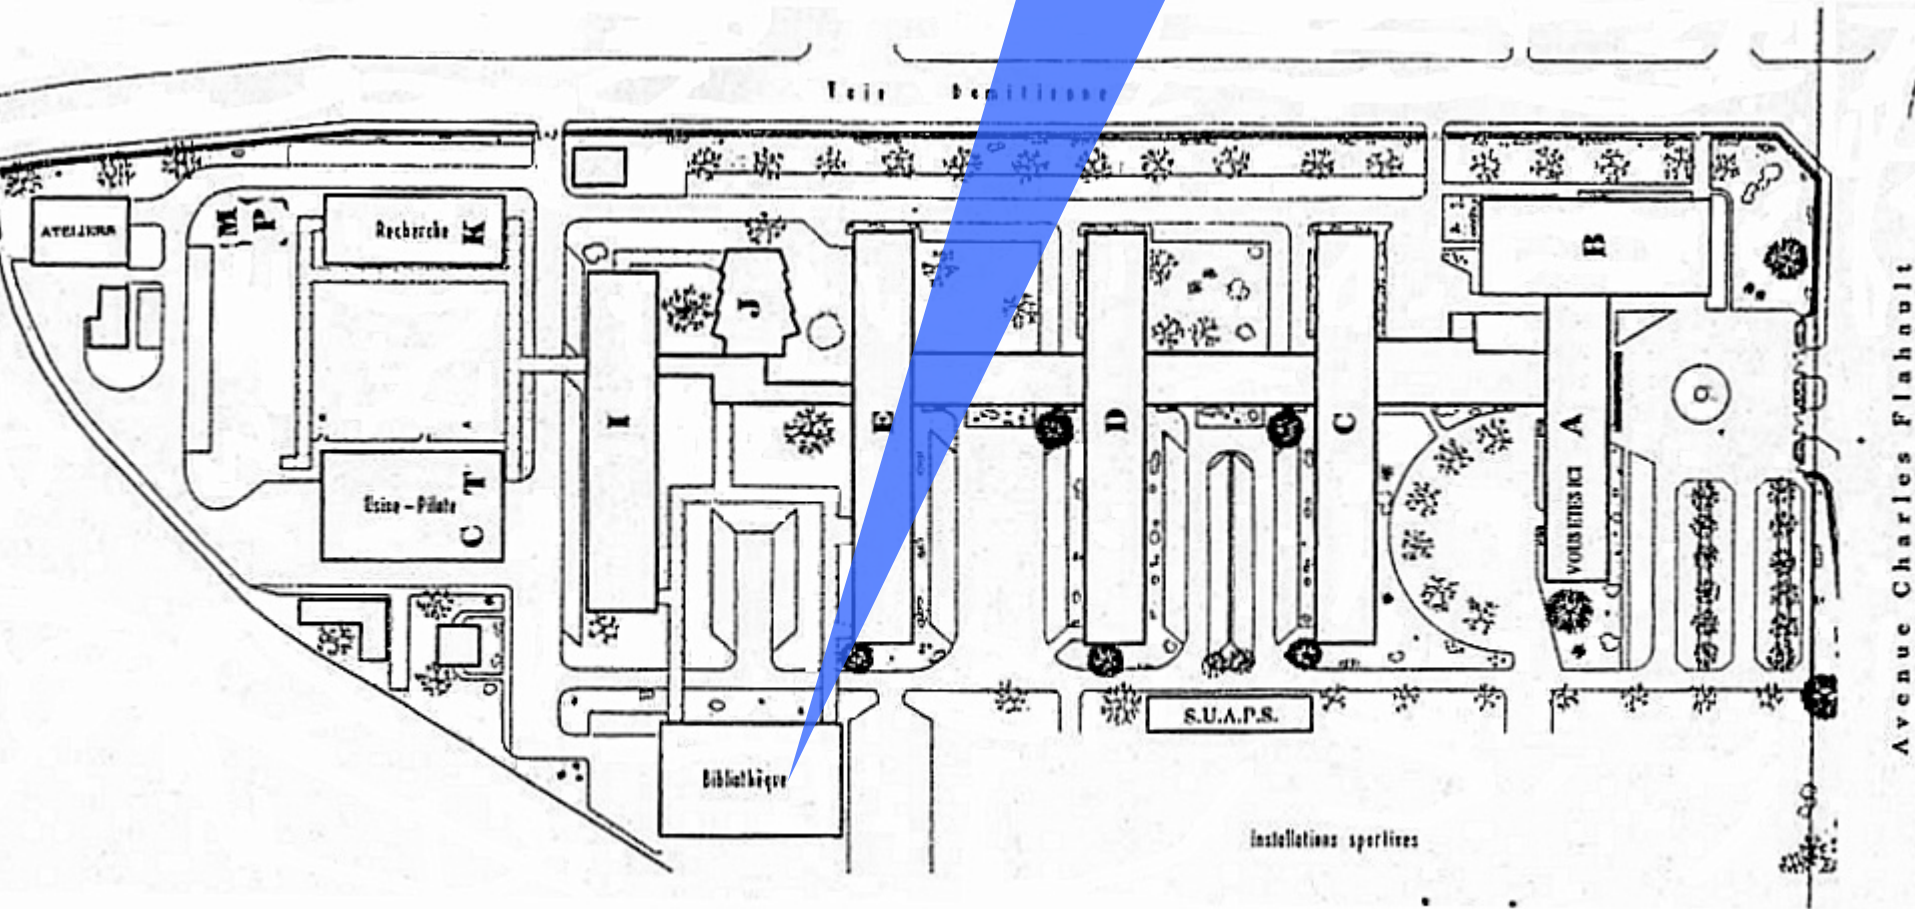

La salle de T.P. Tarbouriech

La CHIMIE

L'amphithéâtre J

Les salles d'informatique et de langues

Une salle de TD

Diplôme d'audioprothèse

Les salles
d'Audioprothèse

Diplôme
d'œnologie

La salle de
dégustation

La bibliothèque universitaire

Le jardin botanique

Le service de médecine préventive

The image shows the exterior of a building with a sign that reads "MEDECINE PREVENTIVE". The sign is mounted on a dark, textured wall. To the left of the sign is a window with a white awning. To the right is a large window with a grid pattern. The building has a light-colored facade. There are green bushes in the foreground and a tall green tree in the background. A silver light fixture is visible on the right side of the building.