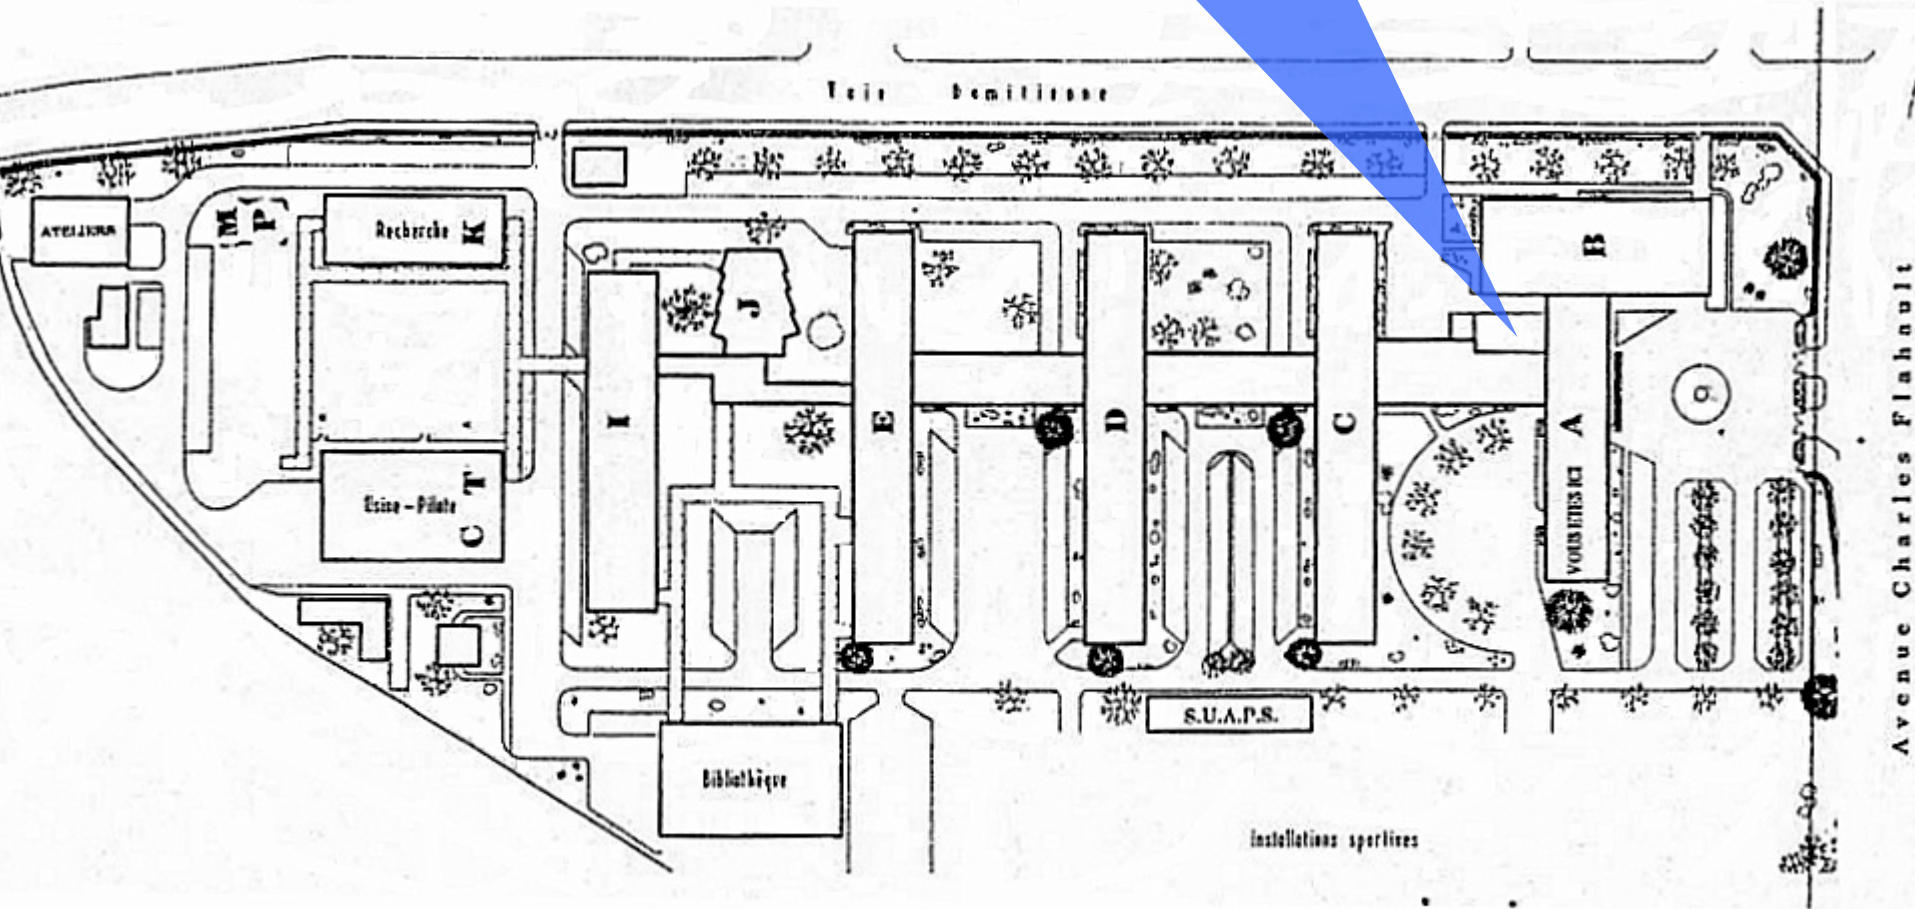

FACULTE
DE
PHARMACIE

UNIVERSITE
DE
MONTPELLIER

INSTITUT
DE
PHARMACIE
INDUSTRIELLE

Le grand hall

Zone WIFI

L'amphithéâtre Giroux 600 places

Le couloir, grand axe de la faculté

Un moment de détente à la cafétéria

La salle de
dégustation

La bibliothèque universitaire

Le jardin botanique

Le service de médecine préventive

The image shows the exterior of a building with a sign that reads "MEDECINE PREVENTIVE". The sign is mounted on a dark, textured wall. To the left of the sign is a window with a white awning. To the right is a large window with a grid pattern. The building has a light-colored facade. There are green bushes in the foreground and a tall green tree in the background. A silver light fixture is visible on the right side of the building.